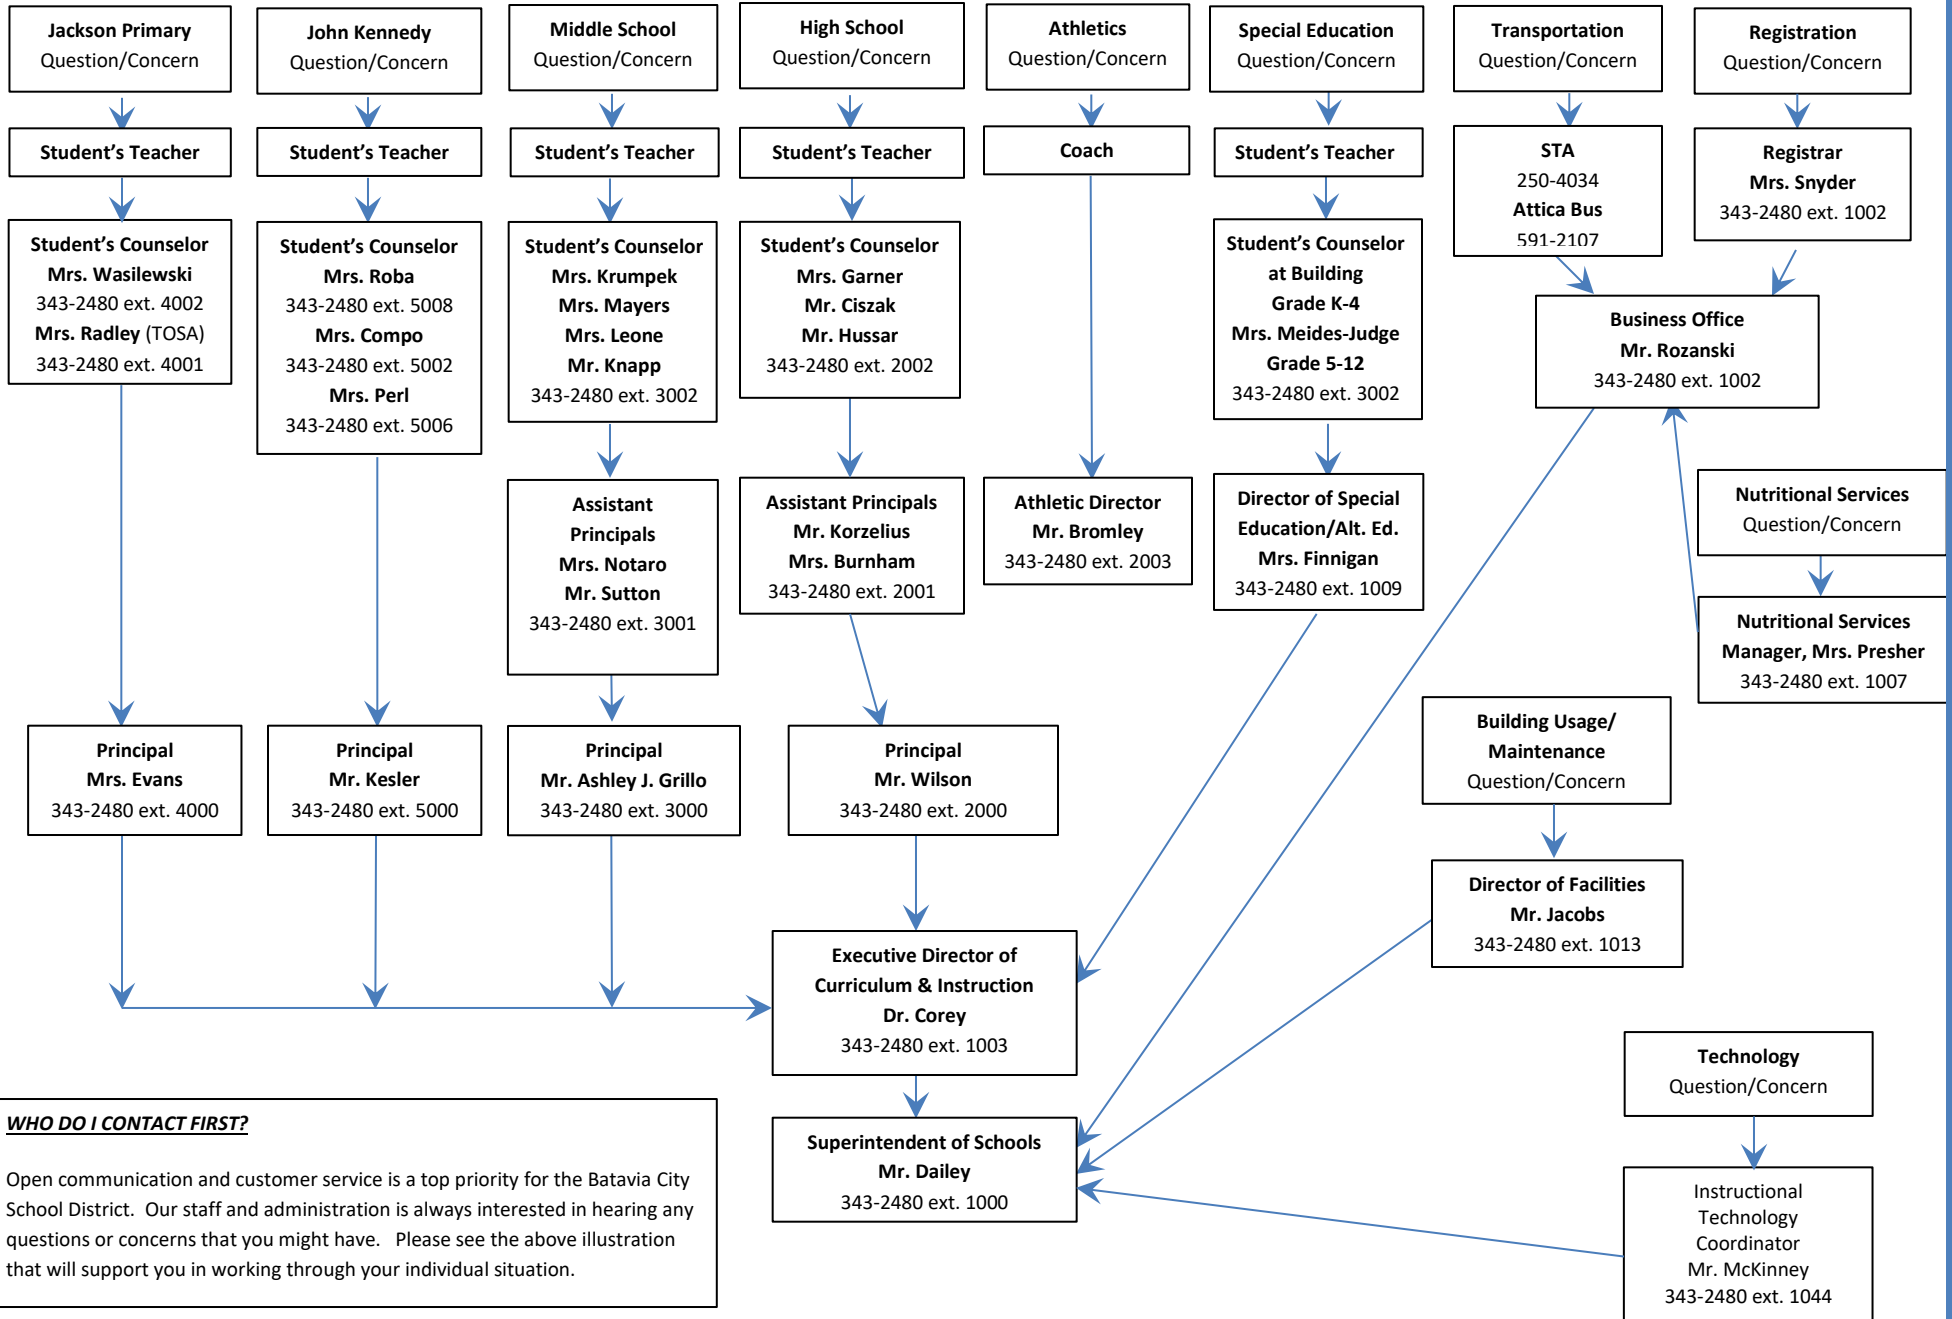

BATAVIA CITY SCHOOL DISTRICT Who Do I Contact First?

WHO DO I CONTACT FIRST?

Open communication and customer service is a top priority for the Batavia City School District. Our staff and administration is always interested in hearing any questions or concerns that you might have. Please see the above illustration that will support you in working through your individual situation.